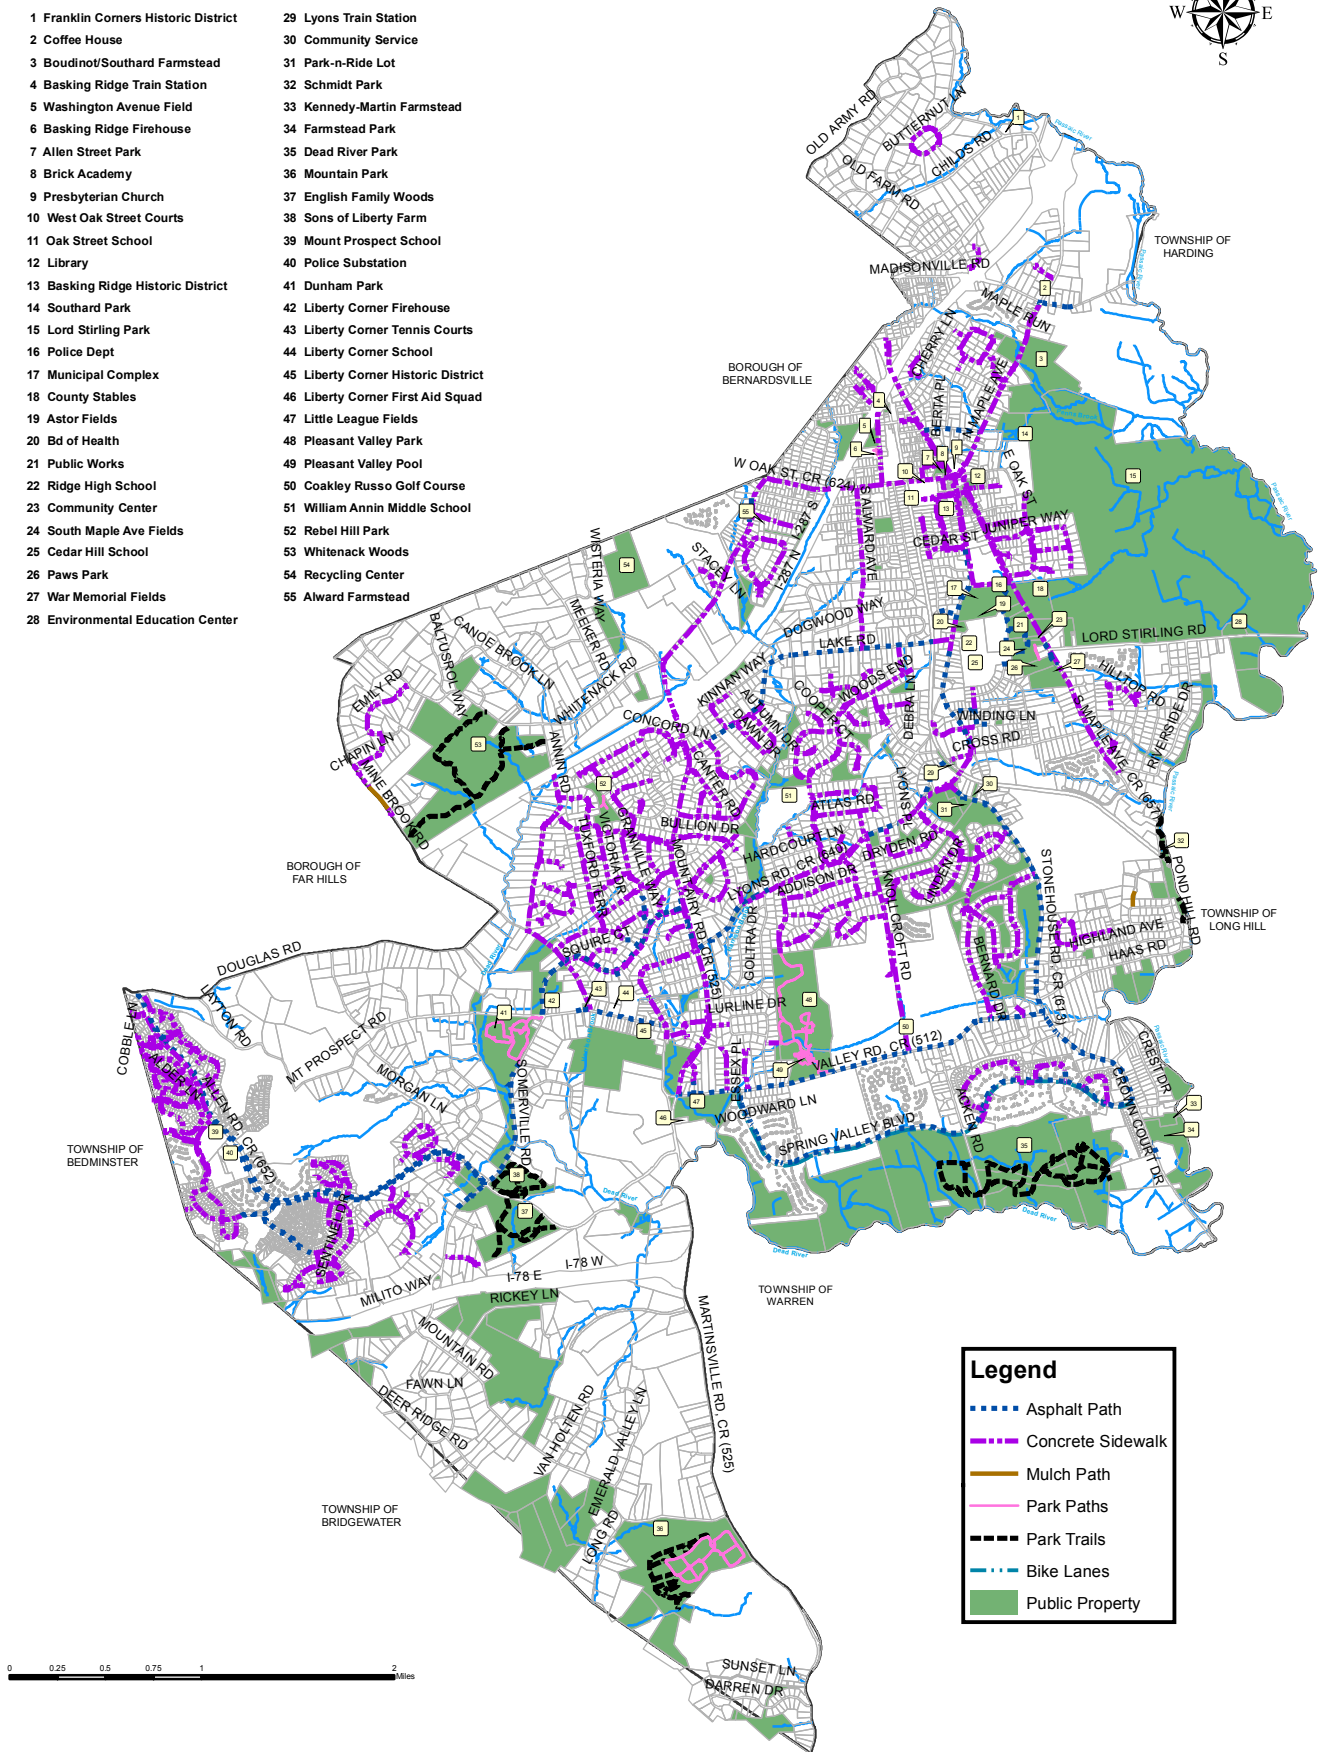

Bernards Township Bikeway and Pedestrian Map

Somerset County, New Jersey

POINTS OF INTEREST

- | | |
|--------------------------------------|-------------------------------------|
| 1 Franklin Corners Historic District | 29 Lyons Train Station |
| 2 Coffee House | 30 Community Service |
| 3 Boudinot/Southard Farmstead | 31 Park-n-Ride Lot |
| 4 Basking Ridge Train Station | 32 Schmidt Park |
| 5 Washington Avenue Field | 33 Kennedy-Martin Farmstead |
| 6 Basking Ridge Firehouse | 34 Farmstead Park |
| 7 Allen Street Park | 35 Dead River Park |
| 8 Brick Academy | 36 Mountain Park |
| 9 Presbyterian Church | 37 English Family Woods |
| 10 West Oak Street Courts | 38 Sons of Liberty Farm |
| 11 Oak Street School | 39 Mount Prospect School |
| 12 Library | 40 Police Substation |
| 13 Basking Ridge Historic District | 41 Dunham Park |
| 14 Southard Park | 42 Liberty Corner Firehouse |
| 15 Lord Stirling Park | 43 Liberty Corner Tennis Courts |
| 16 Police Dept | 44 Liberty Corner School |
| 17 Municipal Complex | 45 Liberty Corner Historic District |
| 18 County Stables | 46 Liberty Corner First Aid Squad |
| 19 Astor Fields | 47 Little League Fields |
| 20 Bd of Health | 48 Pleasant Valley Park |
| 21 Public Works | 49 Pleasant Valley Pool |
| 22 Ridge High School | 50 Coakley Russo Golf Course |
| 23 Community Center | 51 William Annin Middle School |
| 24 South Maple Ave Fields | 52 Rebel Hill Park |
| 25 Cedar Hill School | 53 Whitenack Woods |
| 26 Paws Park | 54 Recycling Center |
| 27 War Memorial Fields | 55 Alward Farmstead |
| 28 Environmental Education Center | |

Legend

- Asphalt Path
- Concrete Sidewalk
- Mulch Path
- Park Paths
- Park Trails
- Bike Lanes
- Public Property