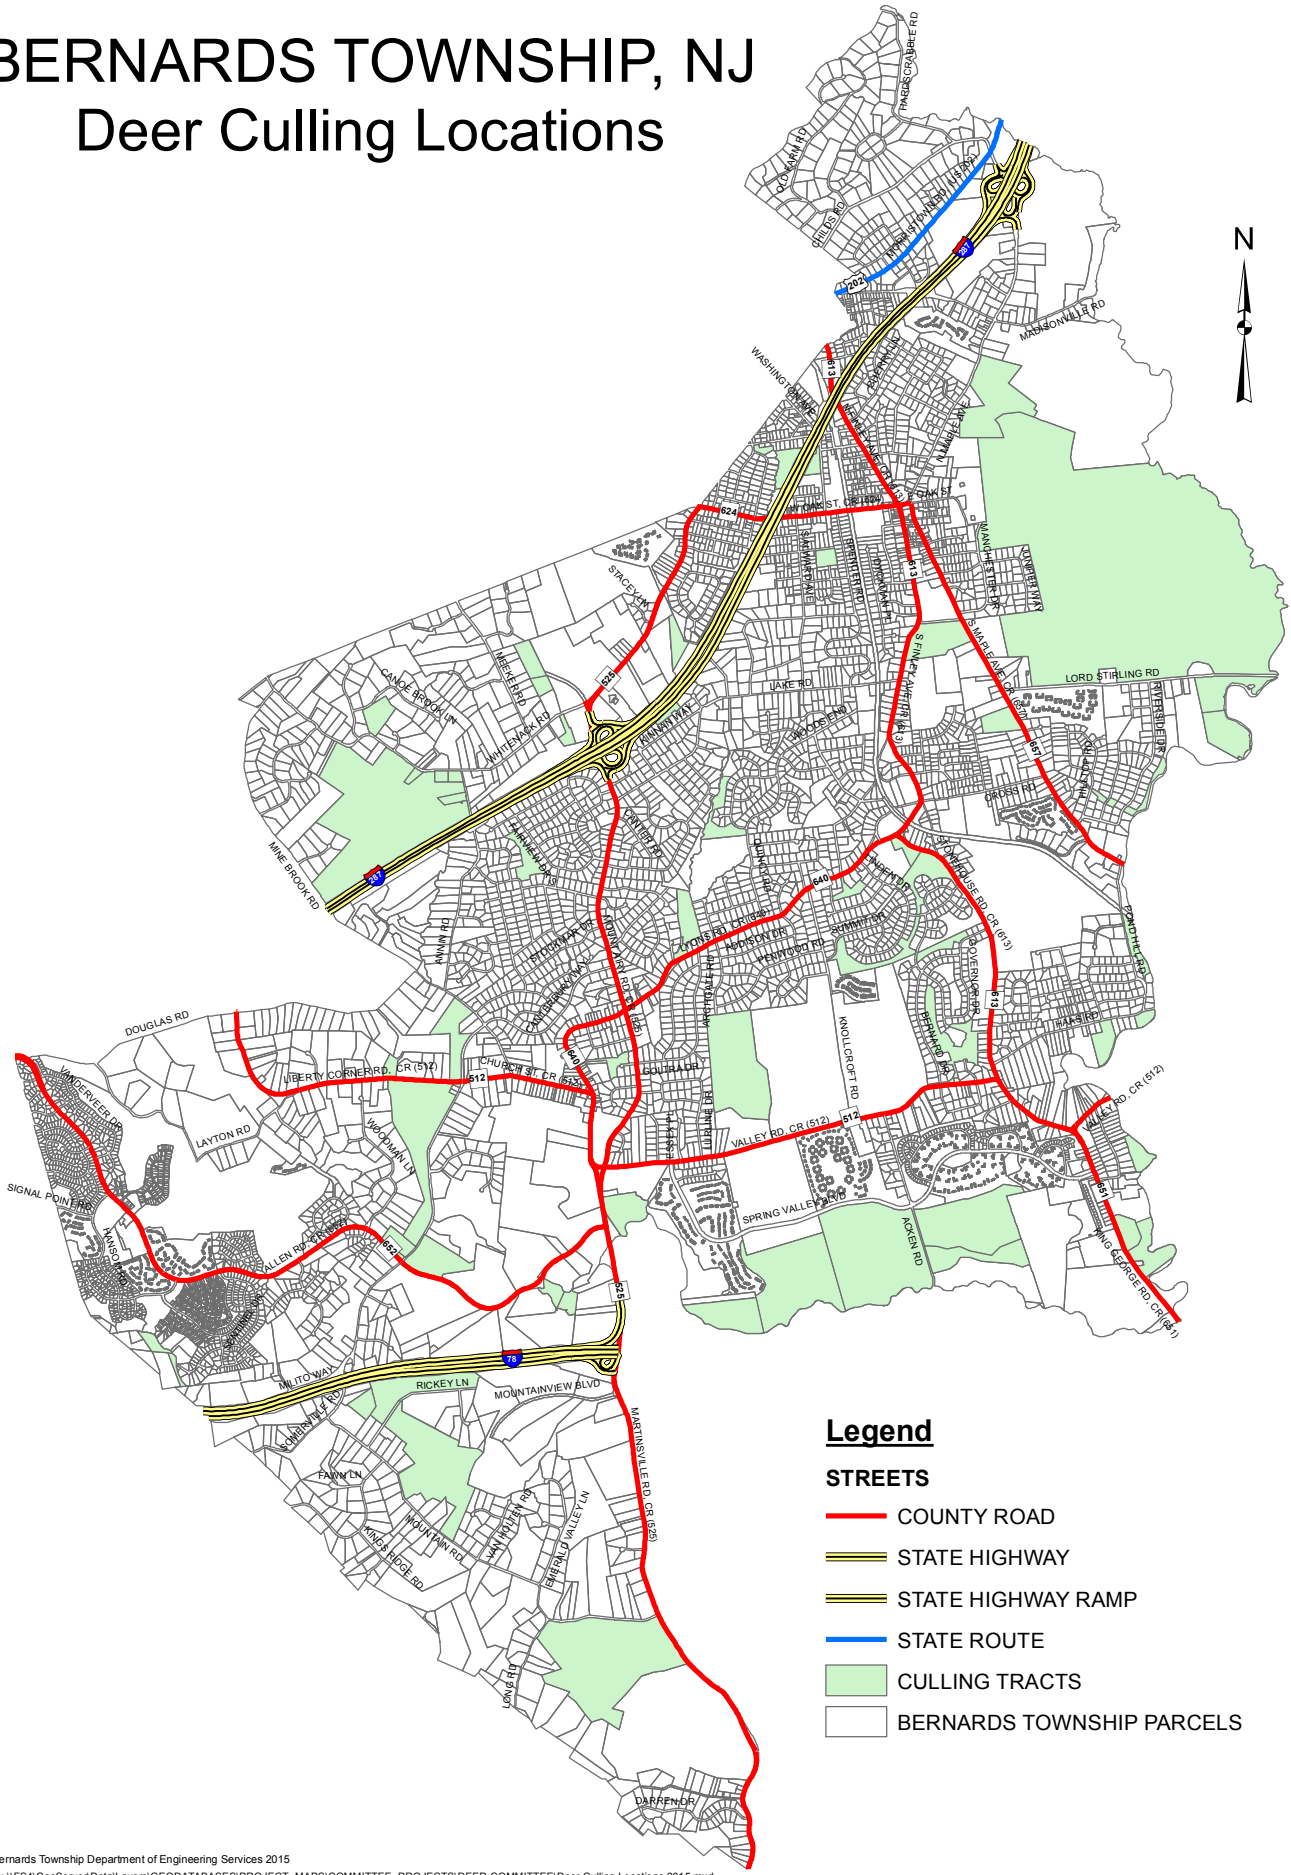

# BERNARDS TOWNSHIP, NJ

## Deer Culling Locations

### Legend

#### STREETS

- COUNTY ROAD
- STATE HIGHWAY
- STATE HIGHWAY RAMP
- STATE ROUTE
- CULLING TRACTS
- BERNARDS TOWNSHIP PARCELS