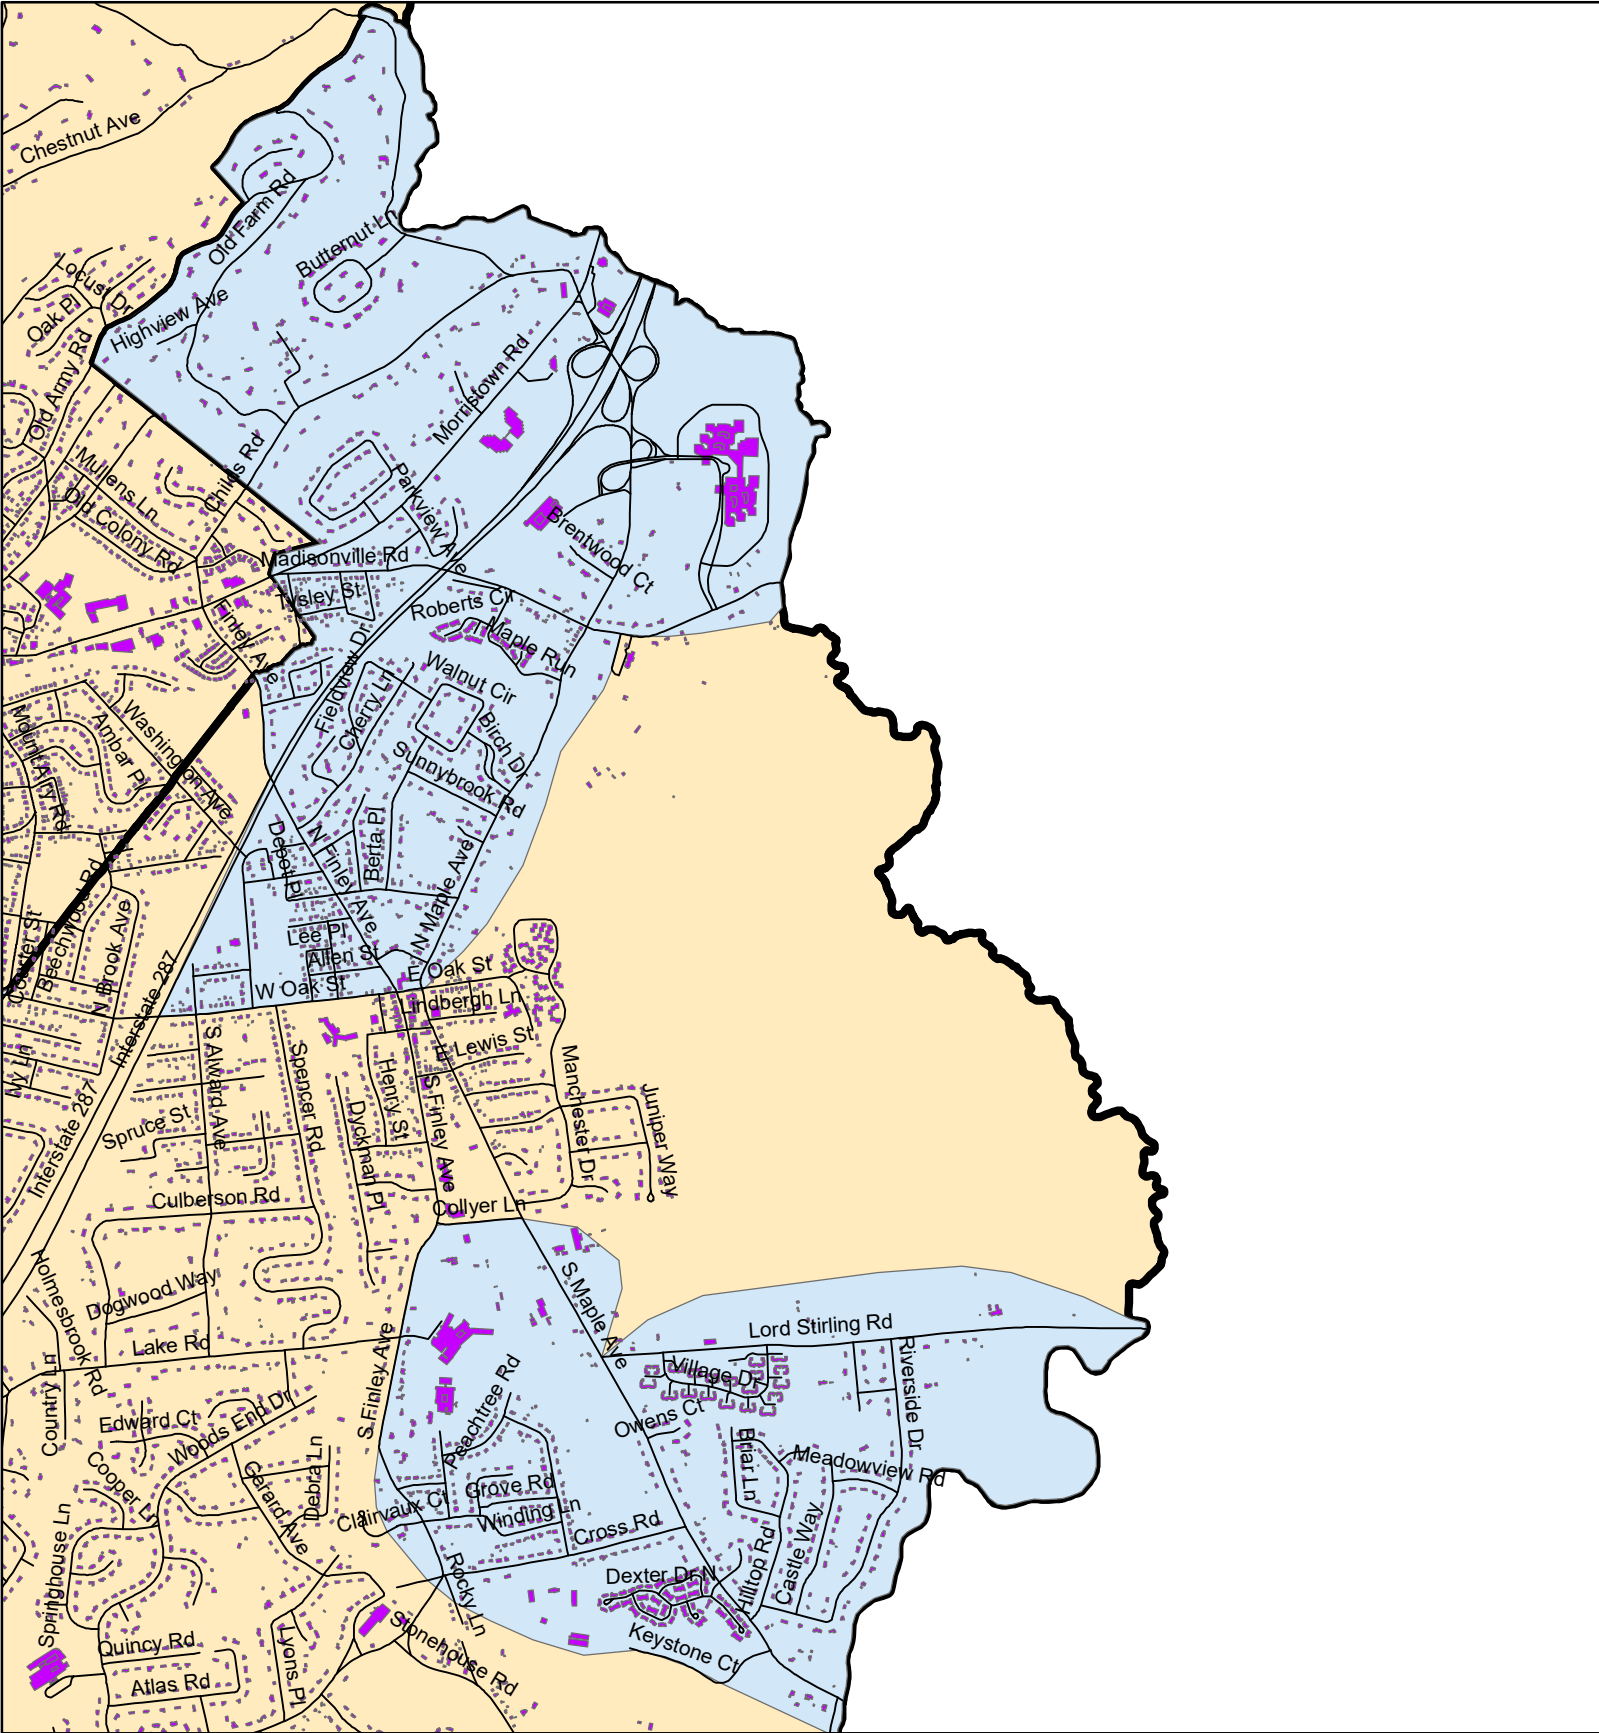

Recycling Tote Area Bernards Township

- Tote Area
- Building Footprints **Structure Count 1,375**
- Local Streets
- Municipal Boundary